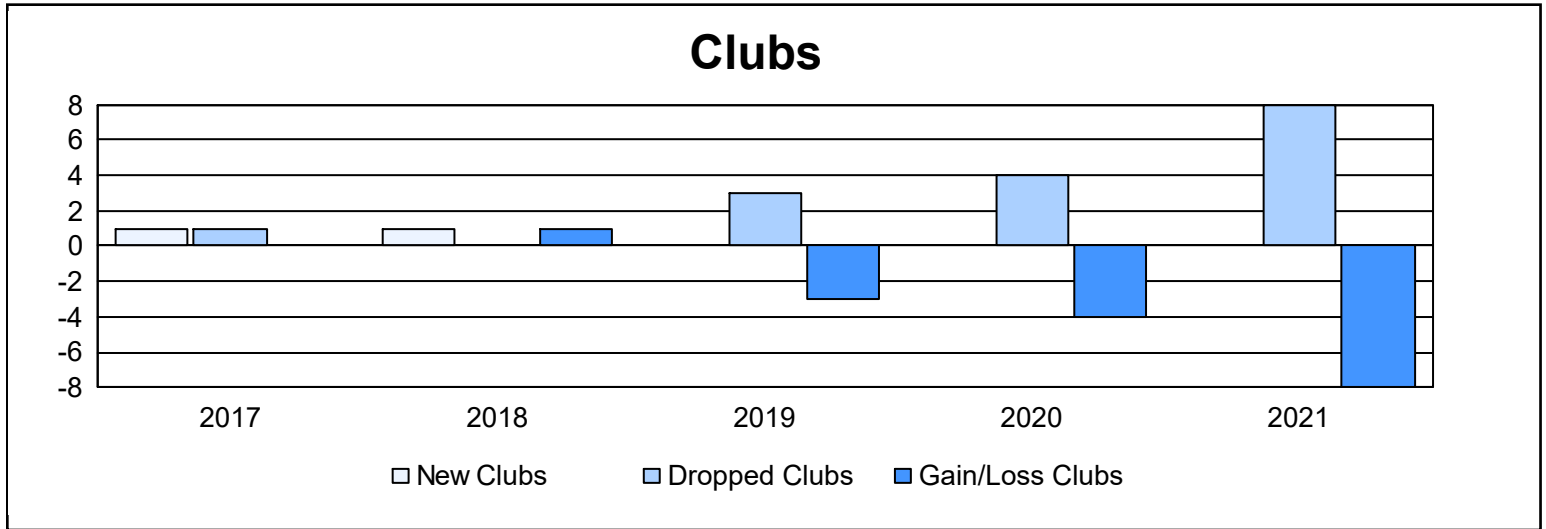

Year	New Clubs	Dropped Clubs	Gain/ Loss Clubs	New Members	Charter Members	Reinstate Members	Transfer Members	Total Member Added	Total Members Dropped	Gain/ Loss Members
2016-2017	1	1	0	185	26	1	6	218	254	-36
2017-2018	1	0	1	247	23	7	7	284	230	54
2018-2019	0	3	-3	117	1	8	9	135	215	-80
2019-2020	0	4	-4	93	0	2	3	98	204	-106
2020-2021	0	8	-8	65	0	4	4	73	276	-203
Average	0	3	-3	141	10	4	6	162	236	-74

Membership Composition June 2021 Cumulative

Gender Composition June 2021 Cumulative