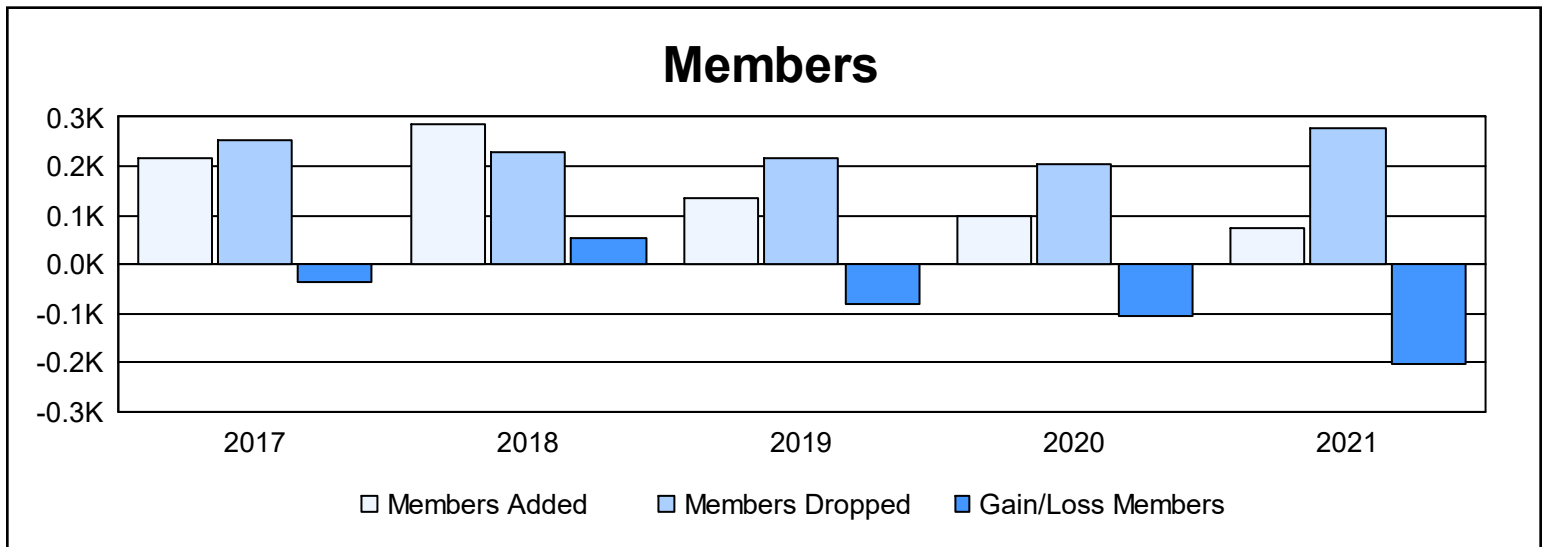

Year	New Clubs	Dropped Clubs	Gain/ Loss Clubs	New Members	Charter Members	Reinstate Members	Transfer Members	Total Member Added	Total Members Dropped	Gain/ Loss Members
2016-2017	1	1	0	185	26	1	6	218	254	-36
2017-2018	1	0	1	247	23	7	7	284	230	54
2018-2019	0	3	-3	117	1	8	9	135	215	-80
2019-2020	0	4	-4	93	0	2	3	98	204	-106
2020-2021	0	8	-8	65	0	4	4	73	276	-203
Average	0	3	-3	141	10	4	6	162	236	-74

Membership Composition June 2021 Cumulative

Gender Composition June 2021 Cumulative